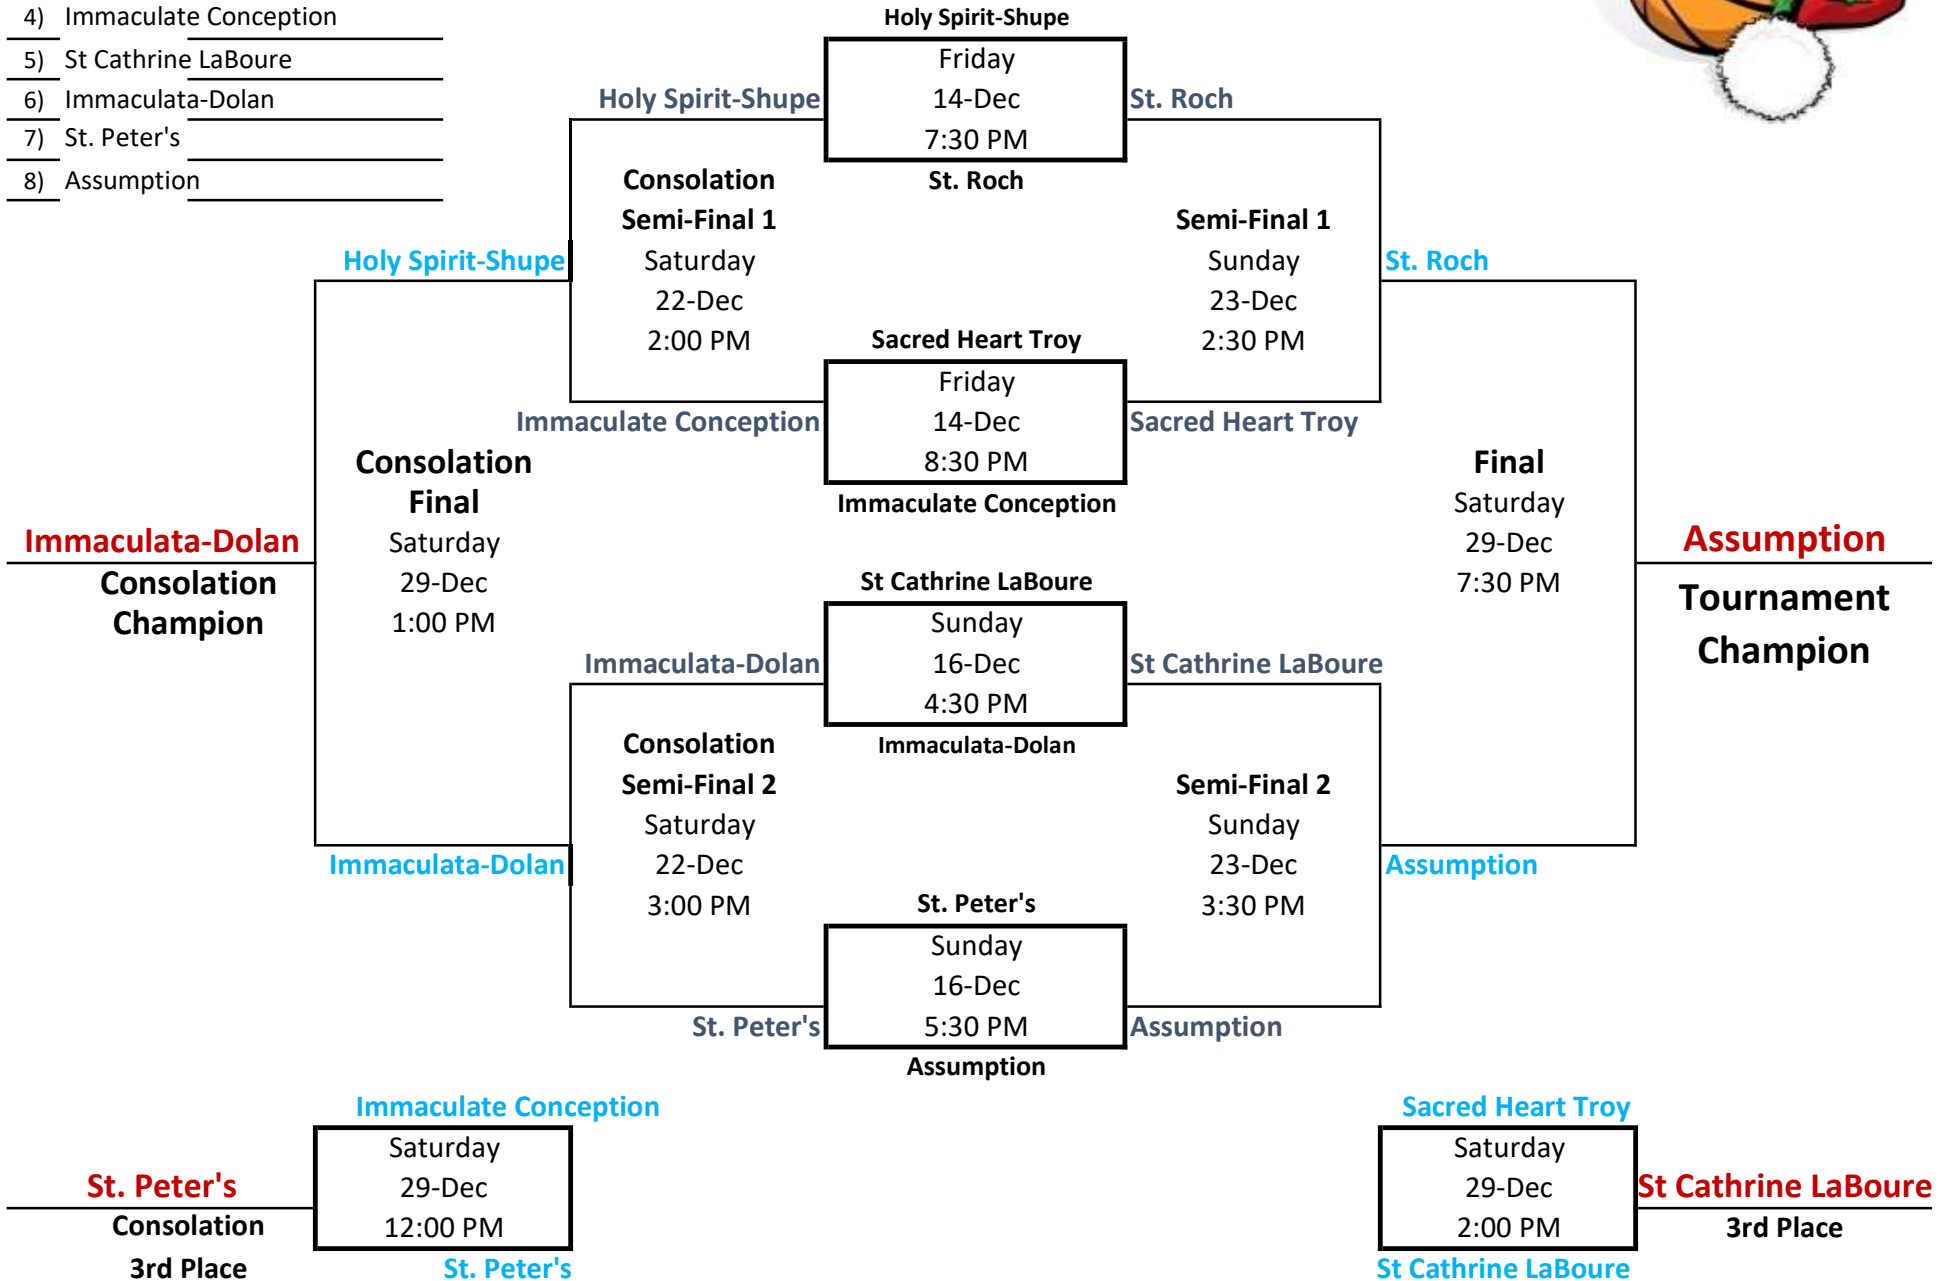

TEAMS:

- 1) Holy Spirit-Shupe
- 2) St. Roch
- 3) Sacred Heart Troy
- 4) Immaculate Conception
- 5) St Cathrine LaBoure
- 6) Immaculata-Dolan
- 7) St. Peter's
- 8) Assumption

Holy Spirit Christmas Classic '2018

7th Grade Boys Bracket #2

Note: Check Posted Bracket In The Gym, Before Leaving, For Any Changes!

Top Team listed is HOME Team!